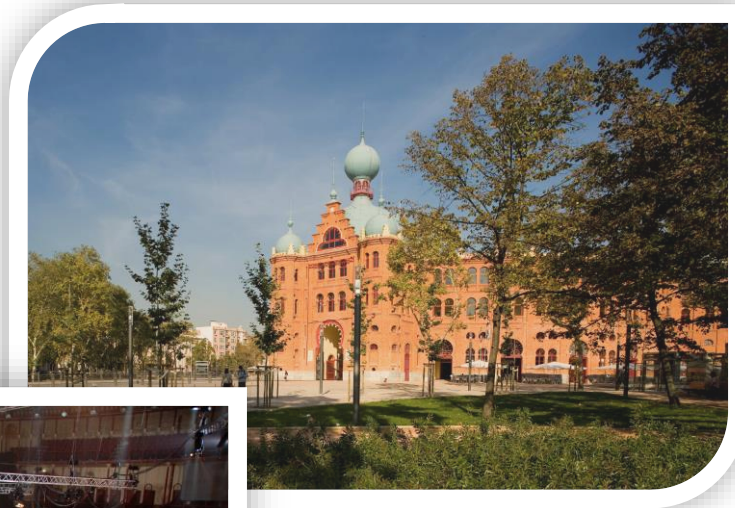

Centro Comercial

- Situado no Emblemático Edifício da Cidade
- Afeto à 2ª maior Sala de Espetáculos do País
- Zona circundante de cariz empresarial, escolar/universitário e habitacional
- 7.000 metros quadrados de área comercial
- Atividades culturais e artísticas promovem afluência e diversidade de público