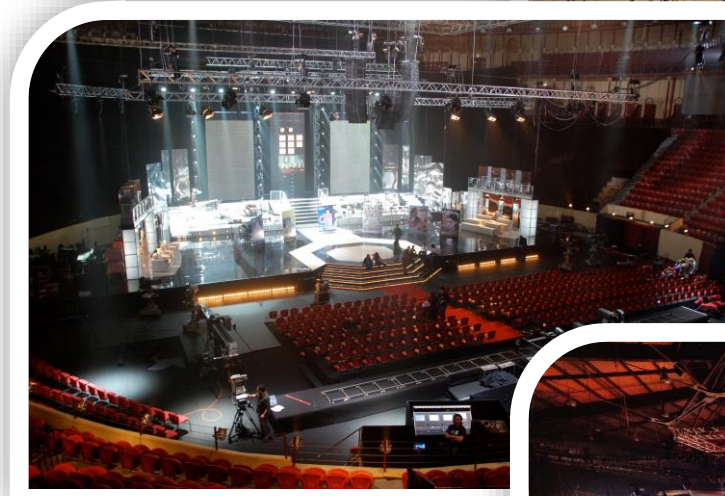

Cinemas  
8 Salas

A photograph of a cinema lobby. On the left, a large, detailed statue of Chewbacca from Star Wars stands next to a movie poster for 'Point Break'. The lobby is brightly lit with blue and orange walls. In the background, several movie posters are displayed on the wall, and a sign above the entrance reads 'SALAS 1-2-3-4'. A red stanchion with a black belt is visible in the foreground.

Estacionamento  
1,250 lugares  
em 3 pisos

A photograph of an underground parking garage. The area is well-lit with overhead lights. Several cars are parked in designated spots. A white hatchback is prominent in the foreground. The floor is marked with yellow and black diagonal stripes. A speed bump is visible in the foreground.

Restaurantes  
12

A photograph of a restaurant area within a shopping mall. The space is bright and modern, with a high ceiling and large pillars. People are seated at tables, dining. The area is well-lit with overhead lights. A sign for 'LABORES TRADIÇÃO' is visible on the wall. A sign for 'BU' is visible on the right side.

# Centro Comercial

- Situado no Emblemático Edifício da Cidade
- Afeto à 2ª maior Sala de Espetáculos do País
- Zona circundante de cariz empresarial, escolar/universitário e habitacional
- 7.000 metros quadrados de área comercial
- Atividades culturais e artísticas promovem afluência e diversidade de público